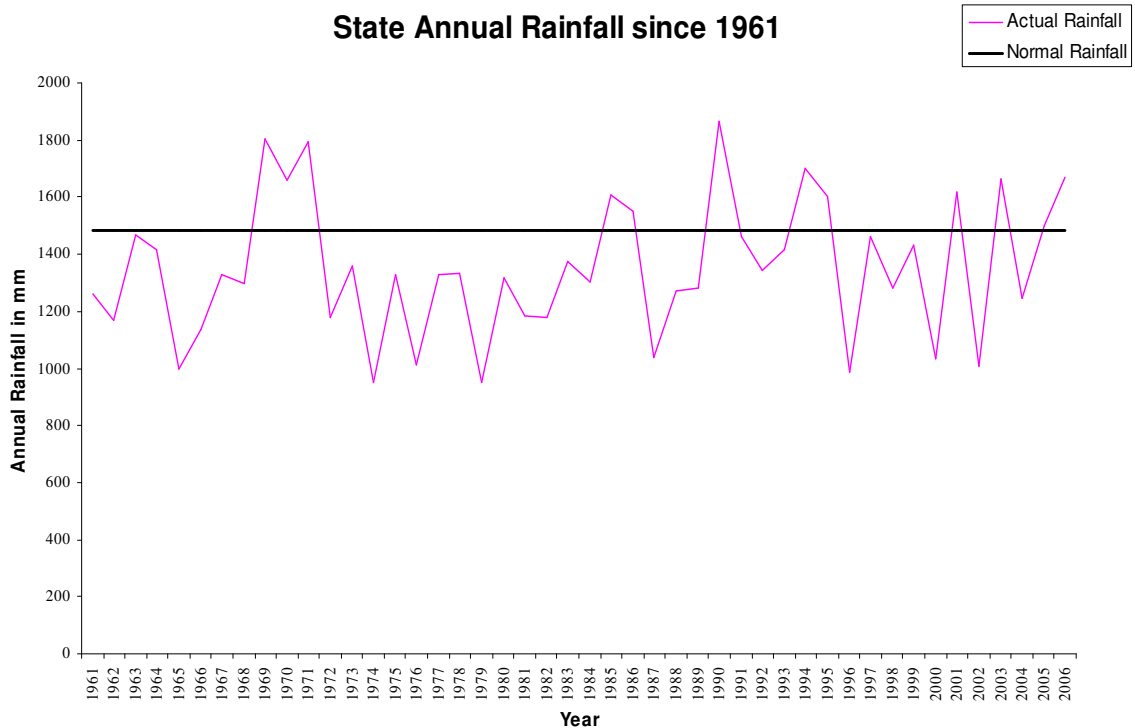

During the year 1998 to 2002, the annual rainfall was low as compared to the normal rainfall of the state. After that it gradually increased. The rainfall of the state indicates variable with time.

In the past, the state's western region routinely experienced high temperatures and frequent droughts. The mean daily maximum temperature of the state is gradually increasing as also the mean daily minimum temperature. Orissa has experienced contrasting extreme weather conditions from heat waves to cyclones, from droughts to floods. The state of Orissa has been declared disaster affected for 95 years out of the last 105 years. In the recent decades orissa's climate has been changing for the worse owing to a combination of factors such as deforestation, extensive construction activities, uncontrolled mining, elimination of water bodies and extensive carbon consumption.