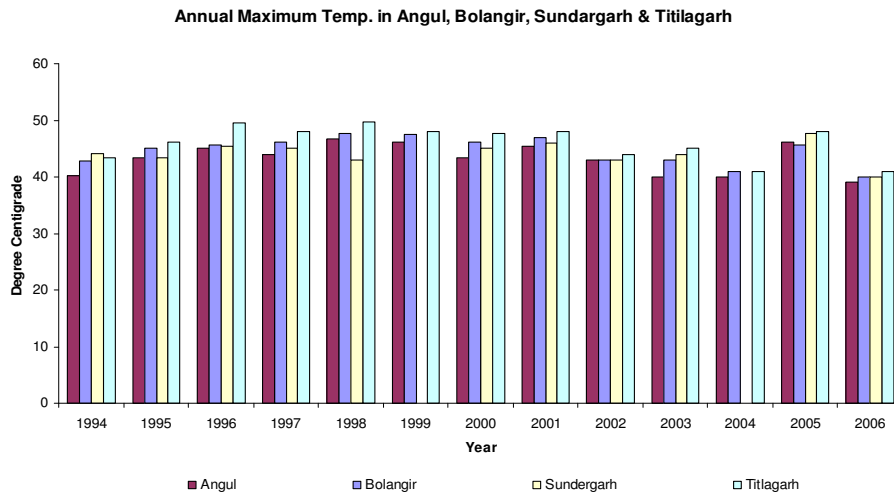

During the year 1998 to 2002, the annual rainfall was low as compared to the normal rainfall of the state. After that it gradually increased. The rainfall of the state indicates variable with time.

In the past, the state's western region routinely experienced high temperatures and frequent droughts. The mean daily maximum temperature of the state is gradually increasing as also the mean daily minimum temperature. Orissa has experienced contrasting extreme weather conditions from heat waves to cyclones, from droughts to floods. The state of Orissa has been declared disaster affected for 95 years out of the last 105 years. In the recent decades orissa's climate has been changing for the worse owing to a combination of factors such as deforestation, extensive construction activities, uncontrolled mining, elimination of water bodies and extensive carbon consumption.