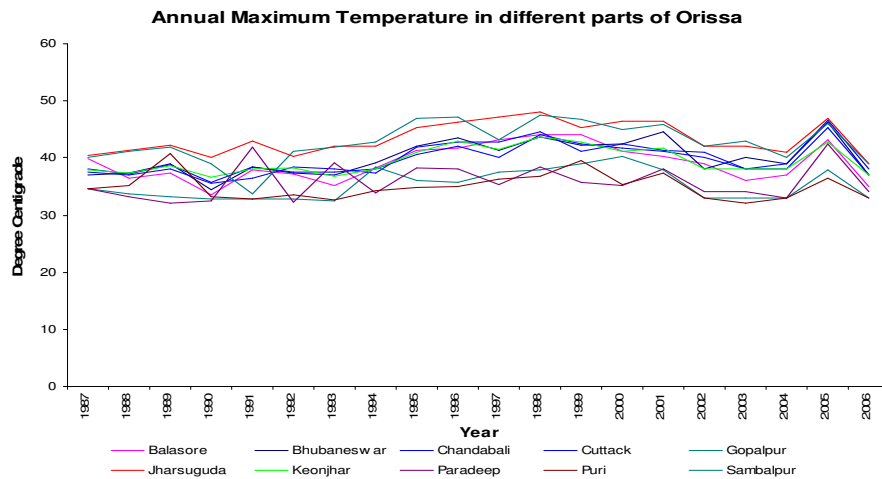

Climate

The state has tropical climate, characterized by high temperature, high humidity, medium to high rainfall and short and mild winters. As per Koppen's climatic classifications most part of Orissa comes under the AW having a tropical Savannah type of climate. The south-west monsoon normally sets in between 5th June and 10th June in the coastal plain, and by 1st July the whole of the state is under the full sway of the south-west monsoons. By 15th October, the south-west monsoon withdraws completely from Orissa. These are the normal dates which fluctuate from year to year. As per "Thorntwaite's classification", Orissa comes under the "Sub humid" category, implying deficient winter rains.

During the year 1998 to 2002, the annual rainfall was low as compared to the normal rainfall of the state. After that it gradually increased. The rainfall of the state indicates variable with time.

In the past, the state's western region routinely experienced high temperatures and frequent droughts. The mean daily maximum temperature of the state is gradually increasing as also the mean daily minimum temperature. Orissa has experienced contrasting extreme weather conditions from heat waves to cyclones, from droughts to floods. The state of Orissa has been declared disaster affected for 95 years out of the last 105 years. In the recent decades orissa's climate has been changing for the worse owing to a combination of factors such as deforestation, extensive construction activities, uncontrolled mining, elimination of water bodies and extensive carbon consumption.